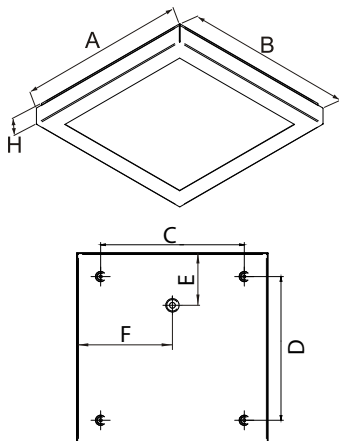

Rubin Look LED Smooth PLX

RUBIN LOOK LED SMOOTH

RUBIN LOOK LED SMOOTH

RUBIN LOOK LED SMOOTH
2700LM PLX E IP44 34 840
600X300

| h [m] | φ [m] | cos α | 54° | E _{54°} [lux] |
|-------|-------|-------|-----|------------------------|
| 1 | 2.75 | | | 459 |
| 2 | 5.50 | | | 114 |
| 3 | 8.25 | | | 50 |
| 4 | 11.0 | | | 28 |
| 5 | 13.7 | | | 18 |

Wymiary / Dimensions / Размеры

| Φ [lm] | A (mm) | B (mm) | H (mm) | C (mm) | D (mm) | E (mm) | F (mm) |
|--------|--------|--------|--------|--------|--------|--------|--------|
| 2700 | 620 | 375 | 61 | 500 | 280 | 188 | 49 |
| 5400 | 620 | 625 | 61 | 400 | 400 | 47 | 49 |
| 5400 | 1120 | 375 | 61 | 820 | 280 | 47 | 200 |